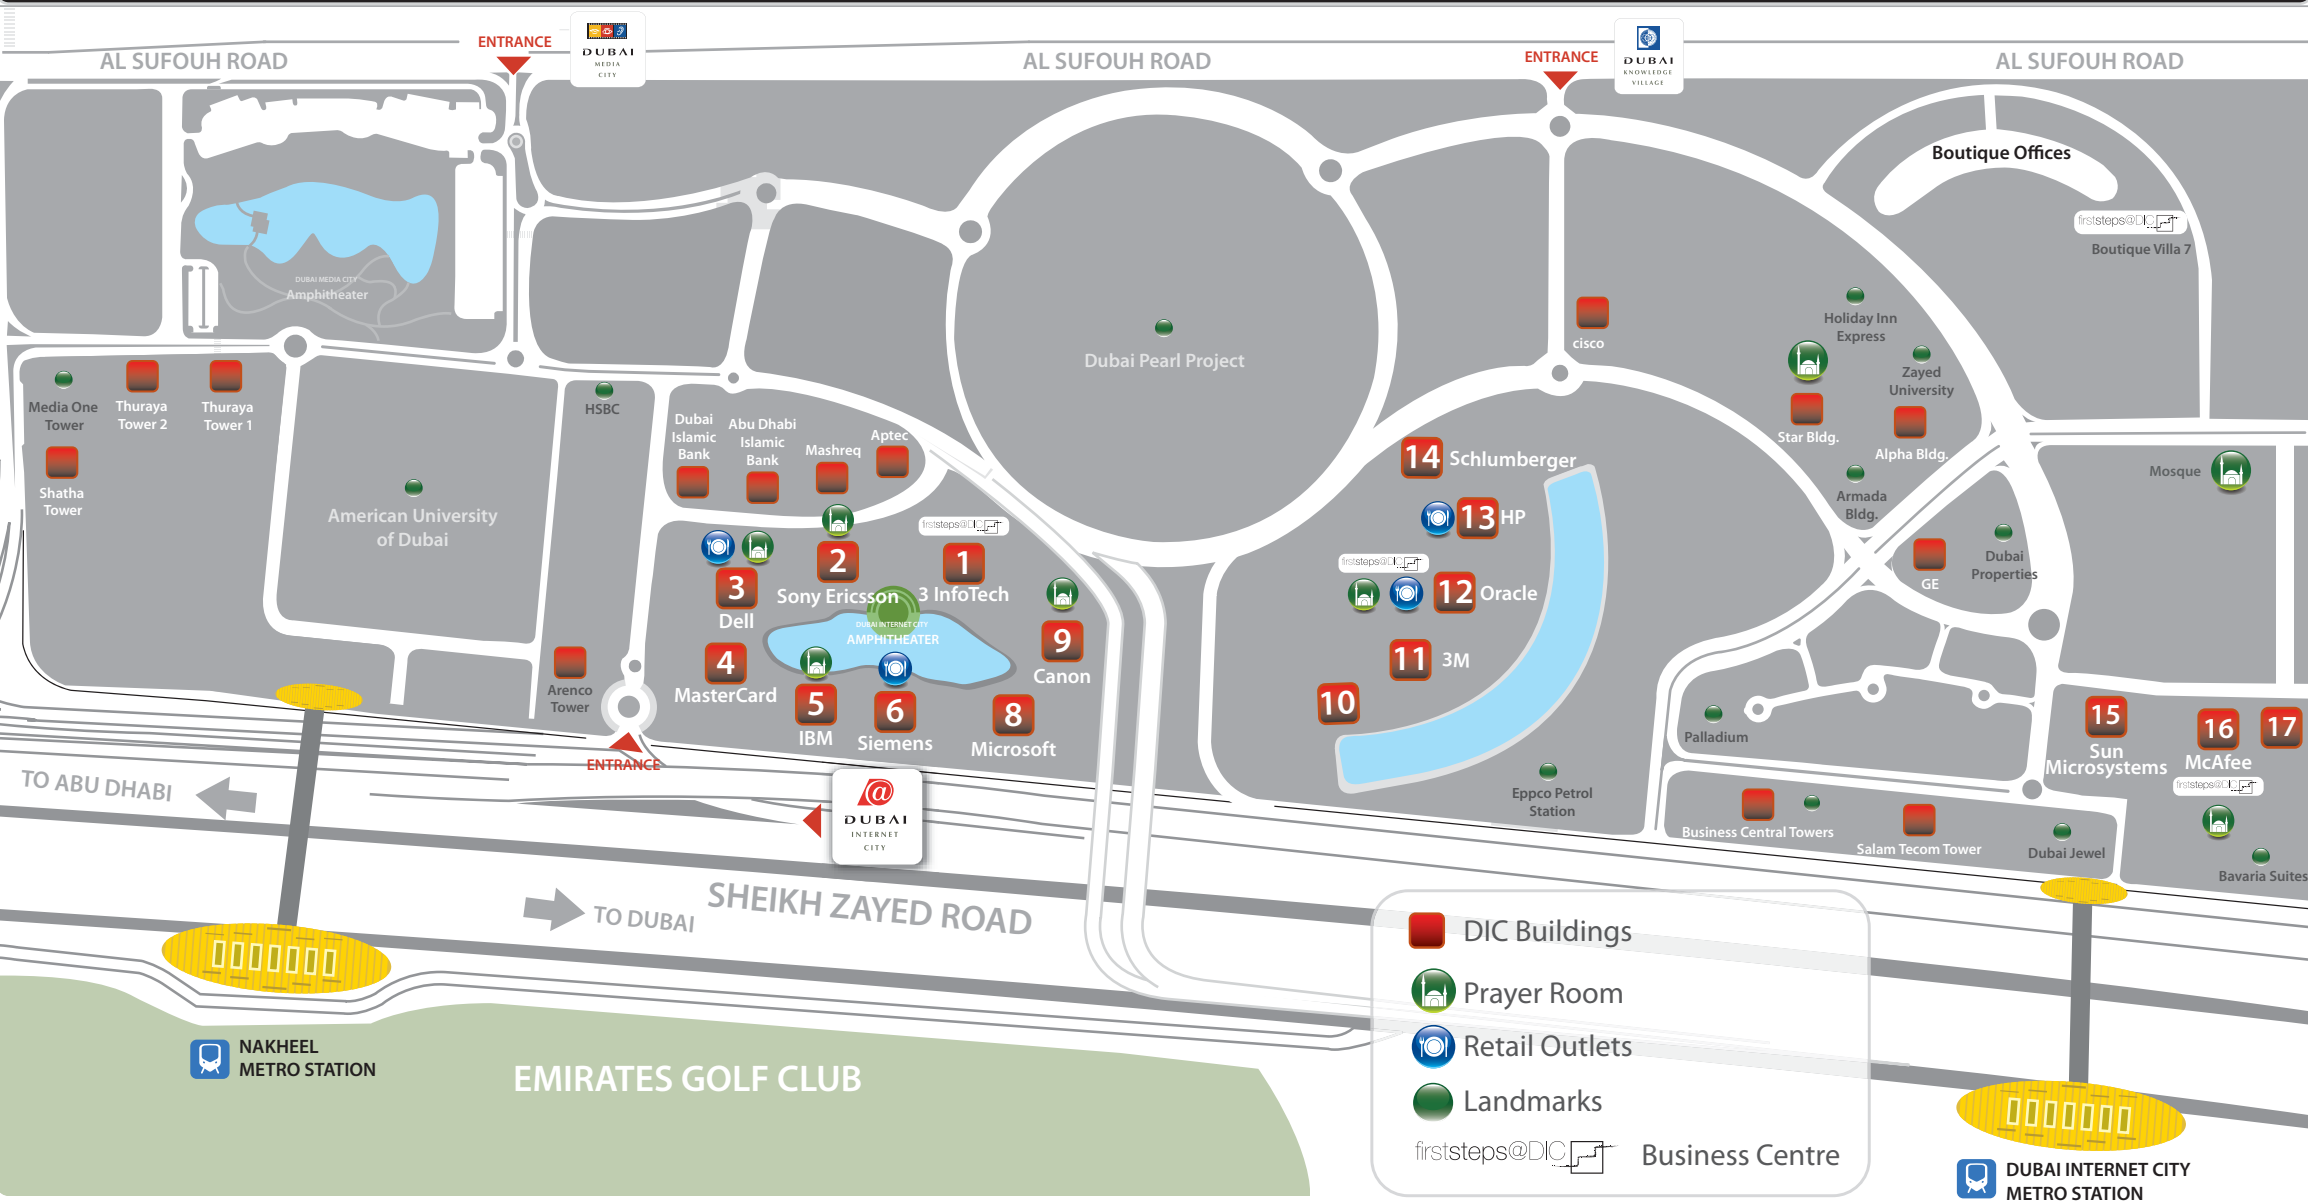

# DUBAI INTERNET CITY Location Map

-  DIC Buildings
-  Prayer Room
-  Retail Outlets
-  Landmarks
-  Business Centre

firststeps@DIC 

**DUBAI INTERNET CITY METRO STATION**